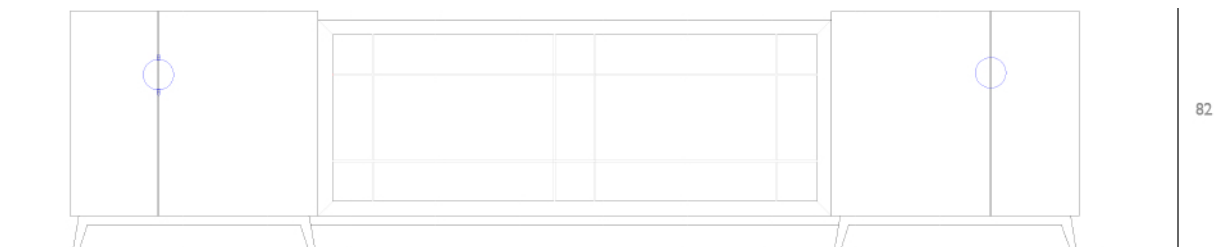

---

PRIMADESIGN

Cabinet, Credenza. 350 x 61 h82

350

82